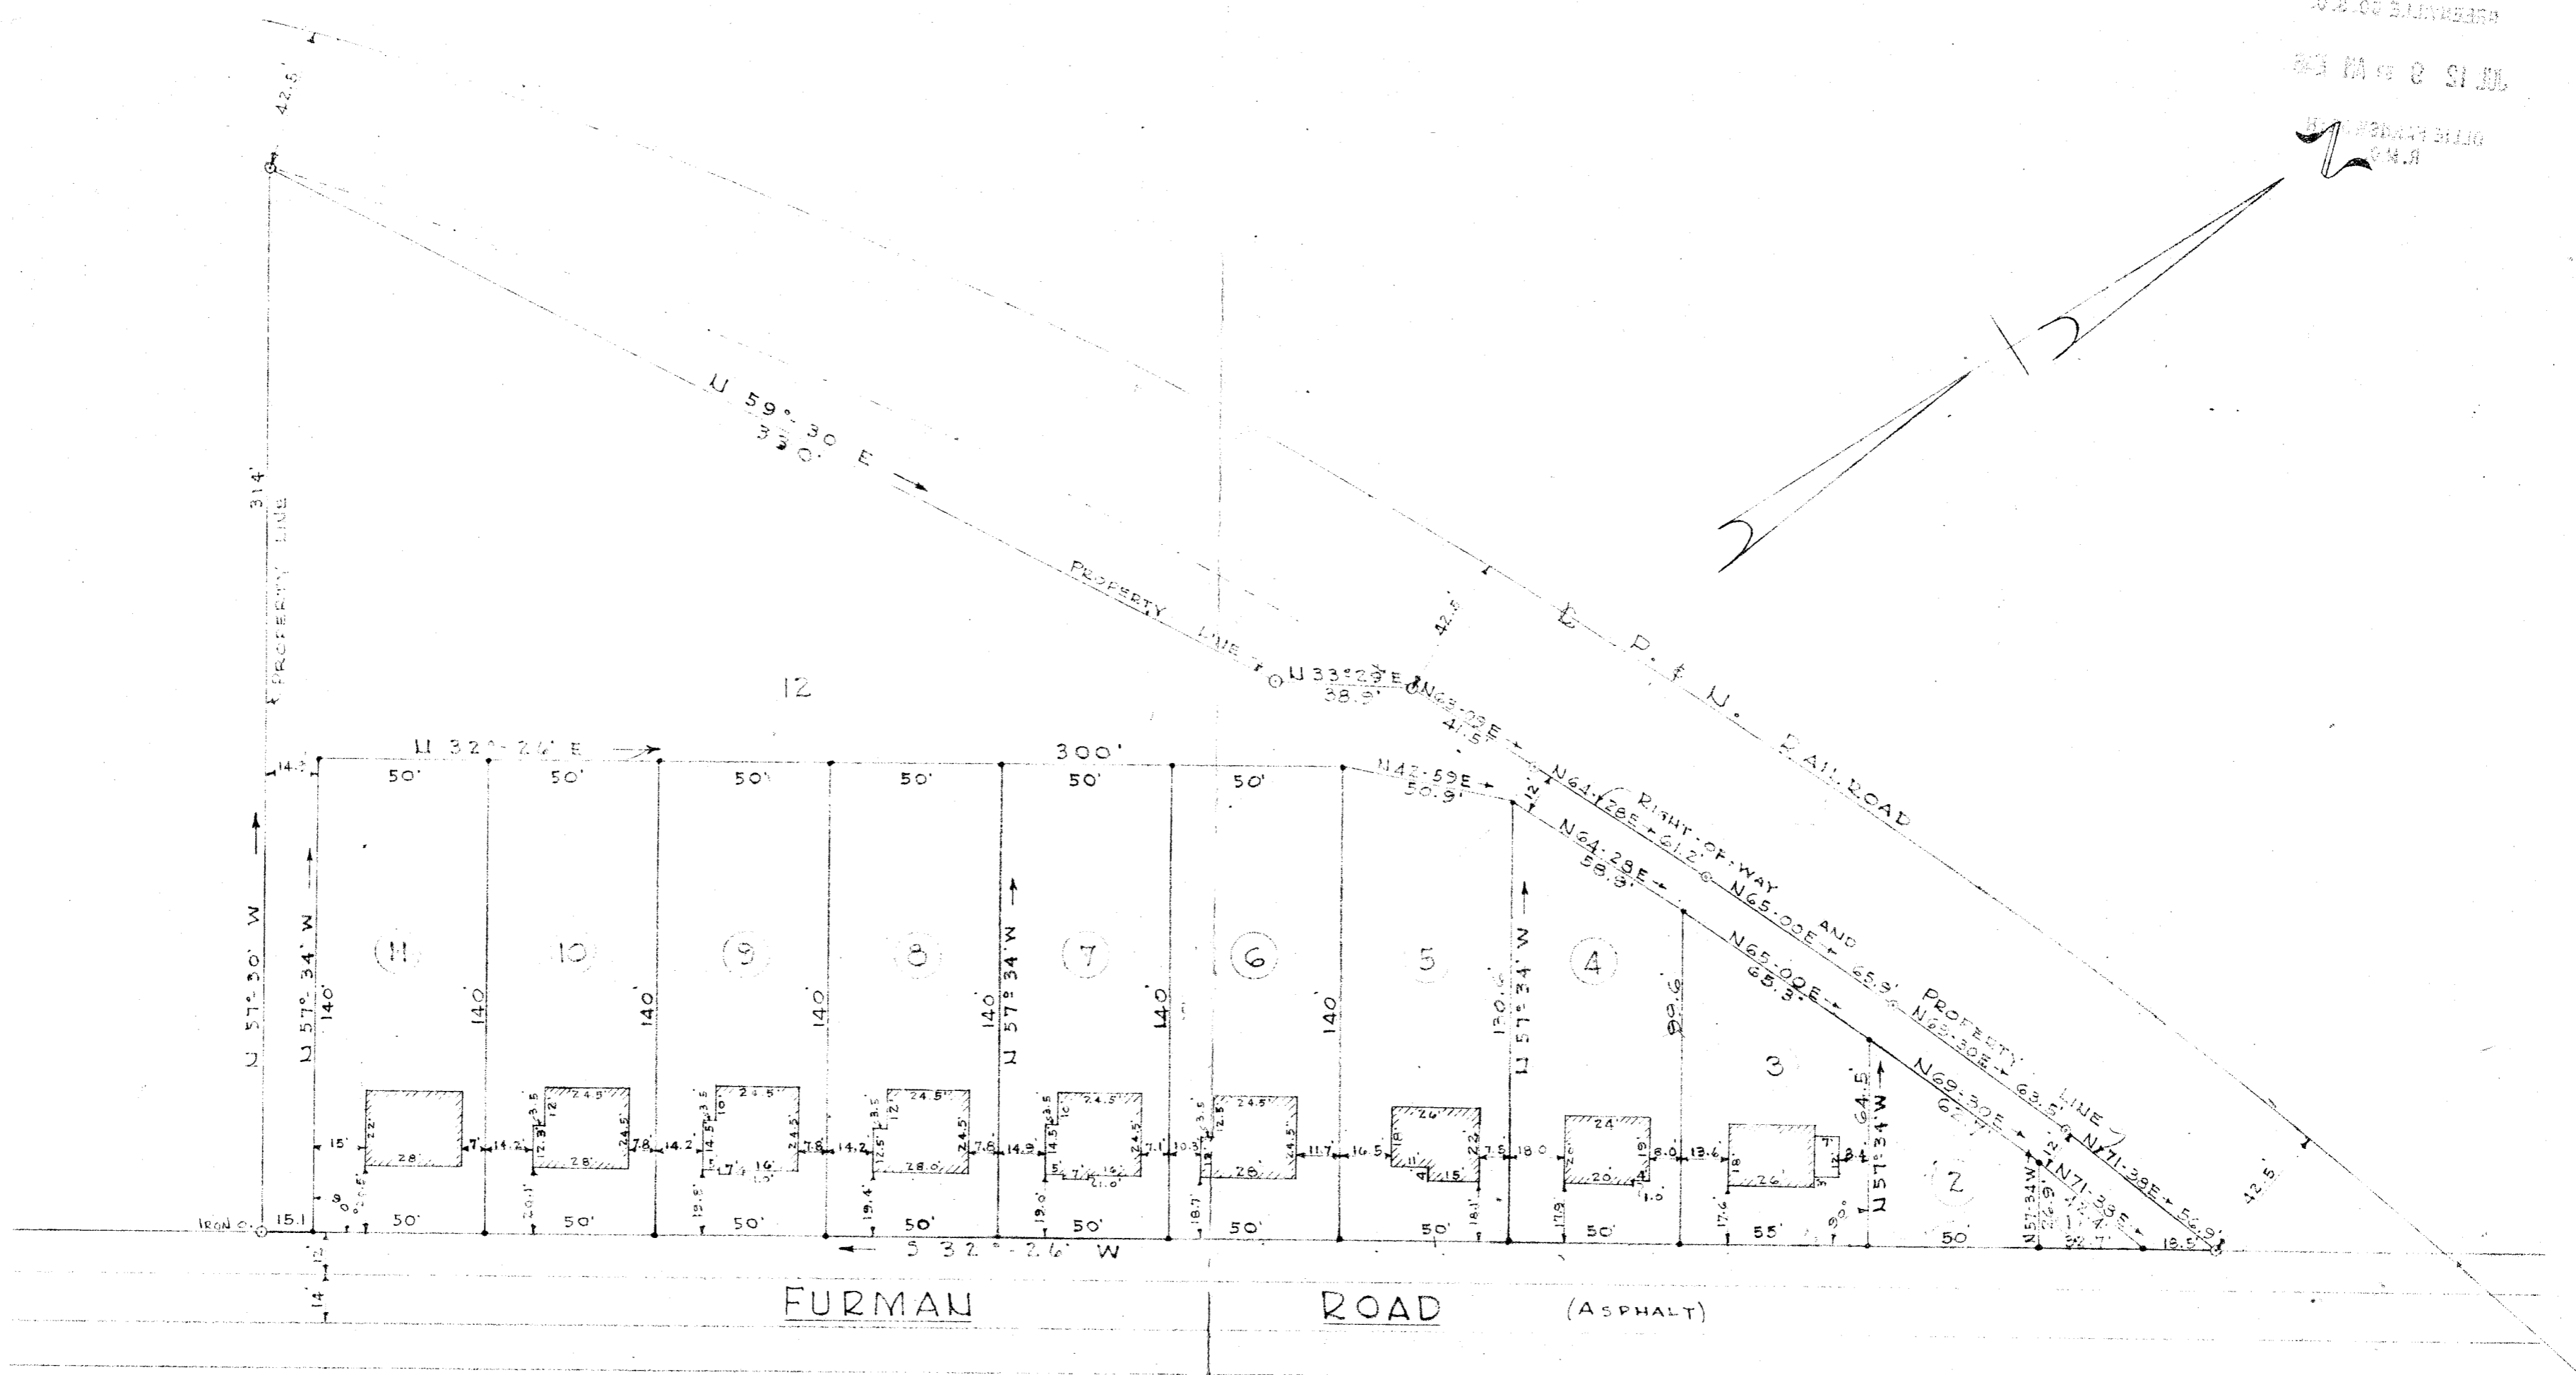

6344
GREENVILLE
23 MAR 2 1946
ENGINEERING
S. C.

PROPERTY OF:
CENTRAL REALTY CORPORATION
LOCATED IN GREENVILLE TOWNSHIP, GREENVILLE COUNTY, NEAR THE
CITY OF GREENVILLE, S. C.

PICKELL & PICKELL — ENGINEERS
GREENVILLE - S. C.

SCALE: 1" = 40'

DATED: APRIL 30, 1946

Approved by Planning Commission
Aug. 16, 1946

J. Mac Richardson
Secy.